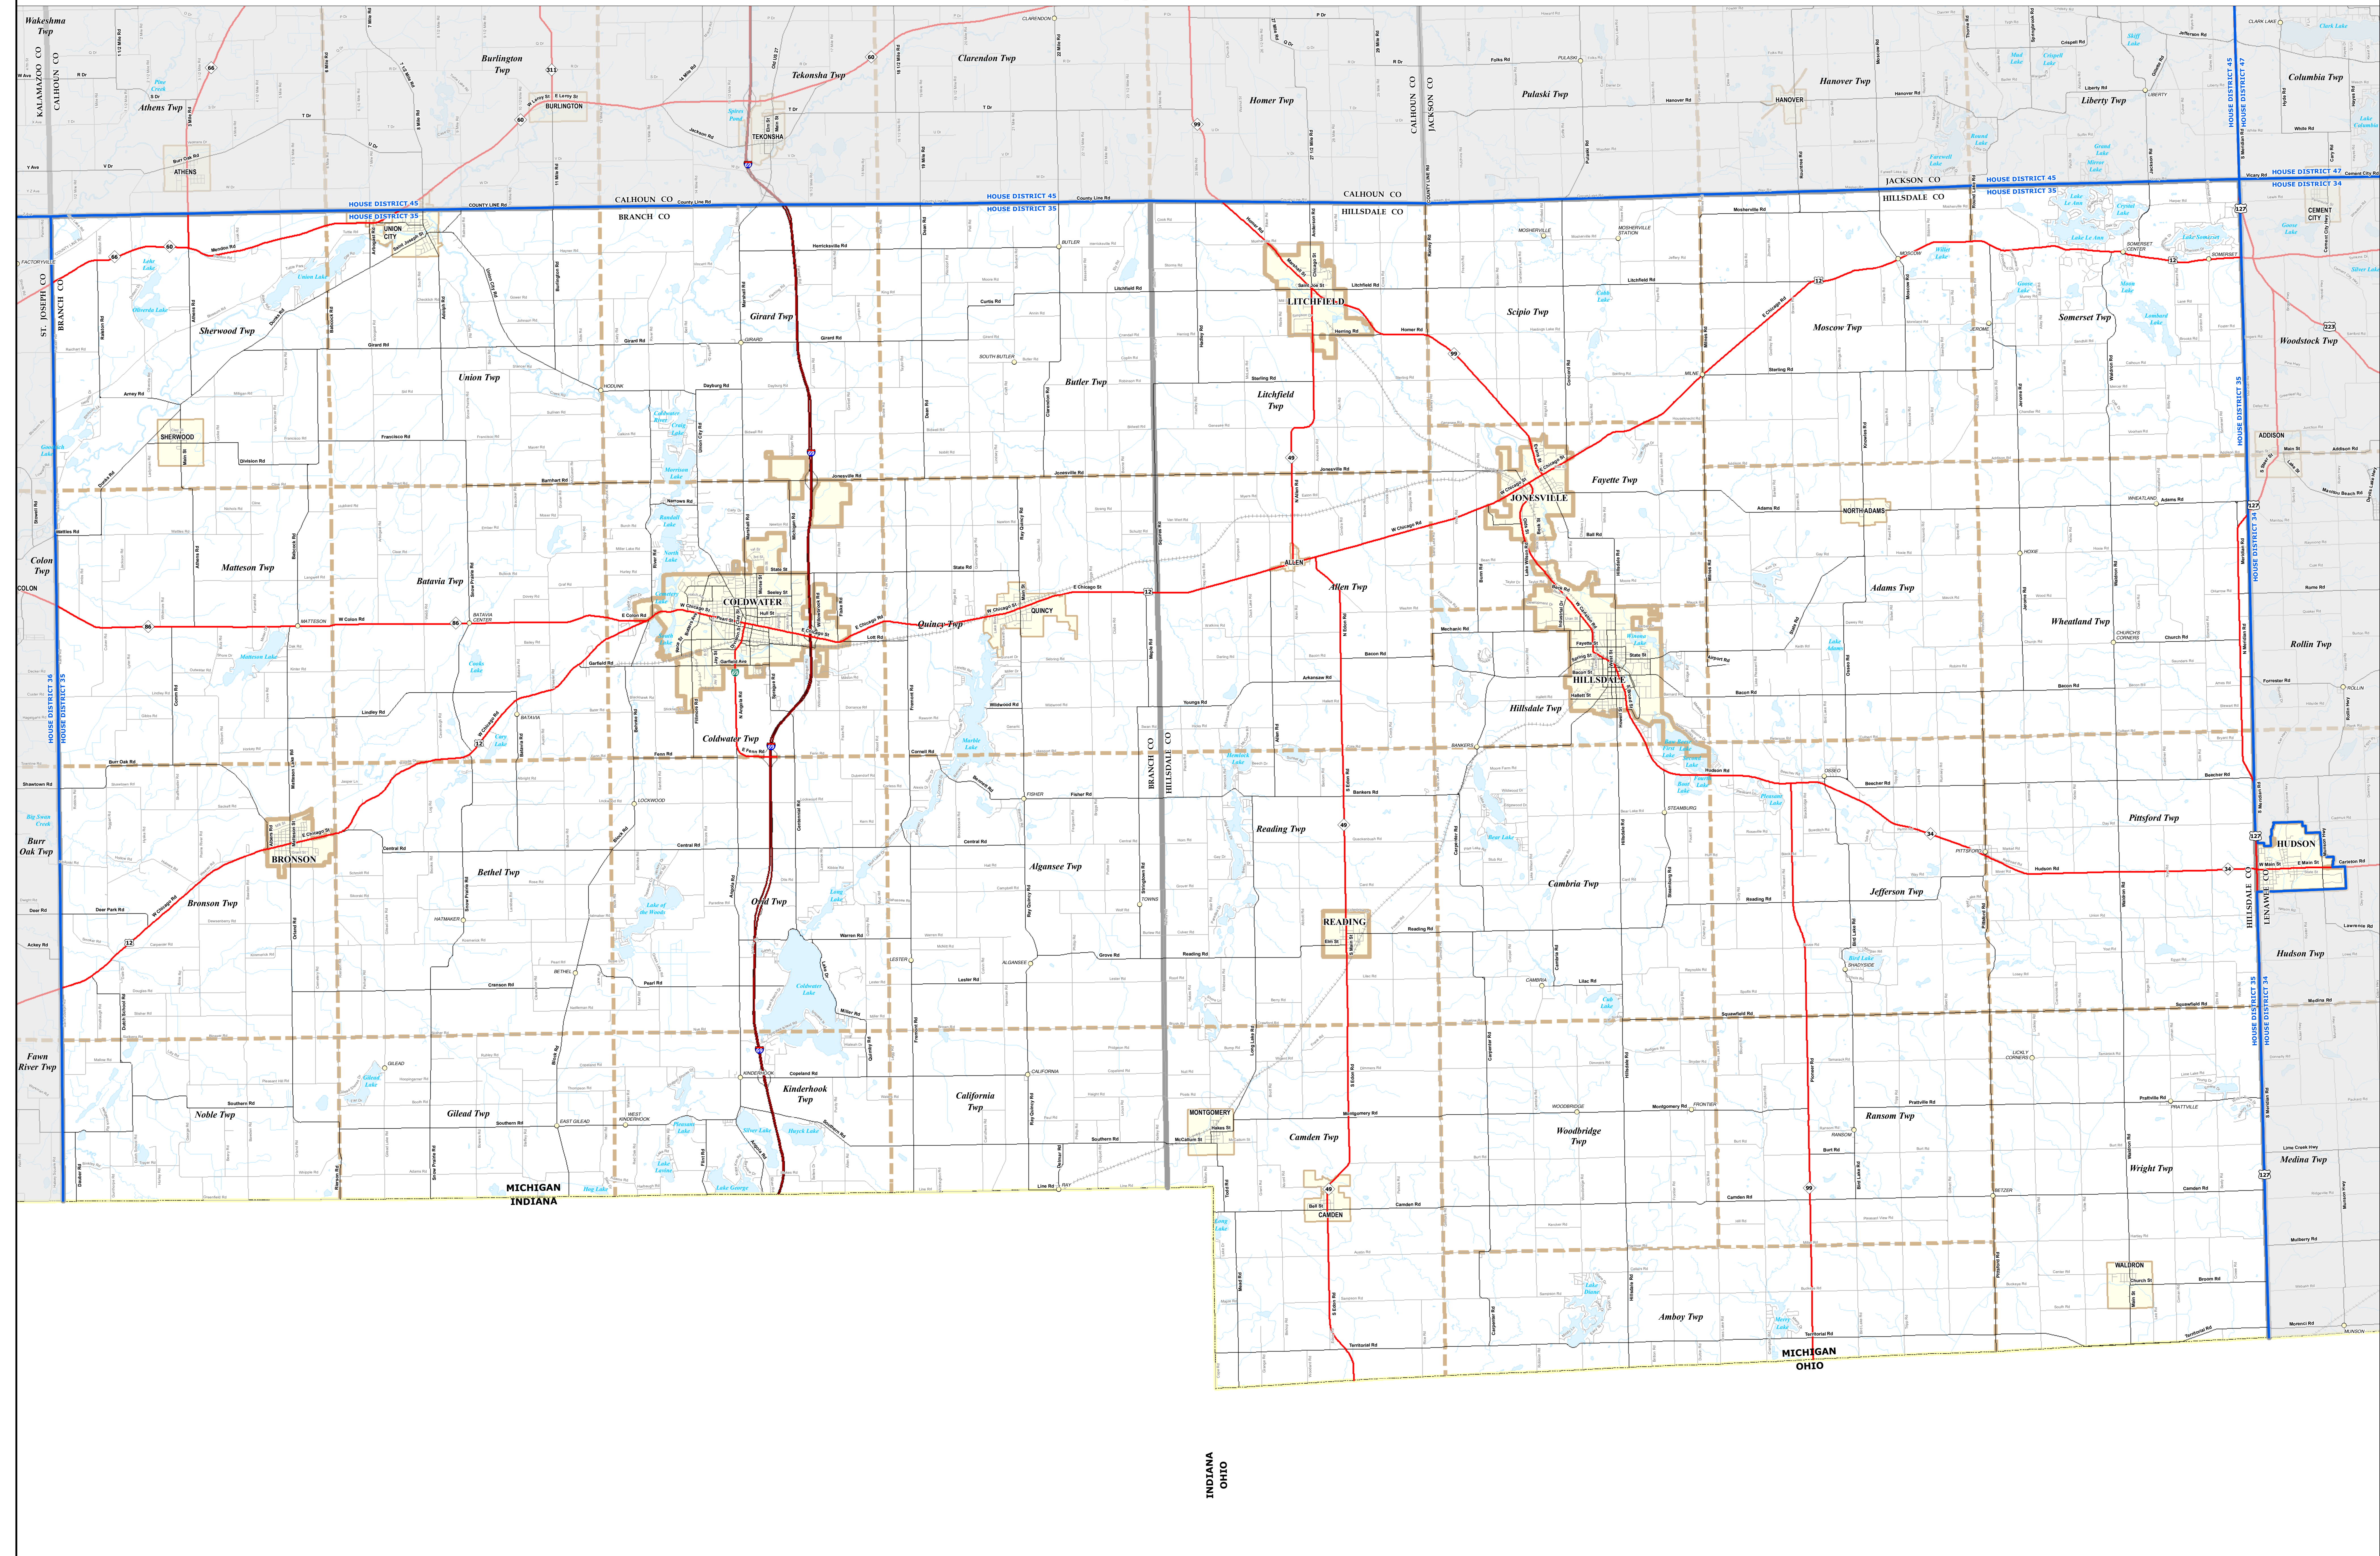

MICHIGAN STATE HOUSE DISTRICT 35

2021 Apportionment Plan

Legend			
	House District		Township
	City		County
	Village		State
	Unincorporated Place		Freeway
			Highway
			Primary Road
			Local Road
			Railroad
			Water Feature
			River, Stream, or Drain